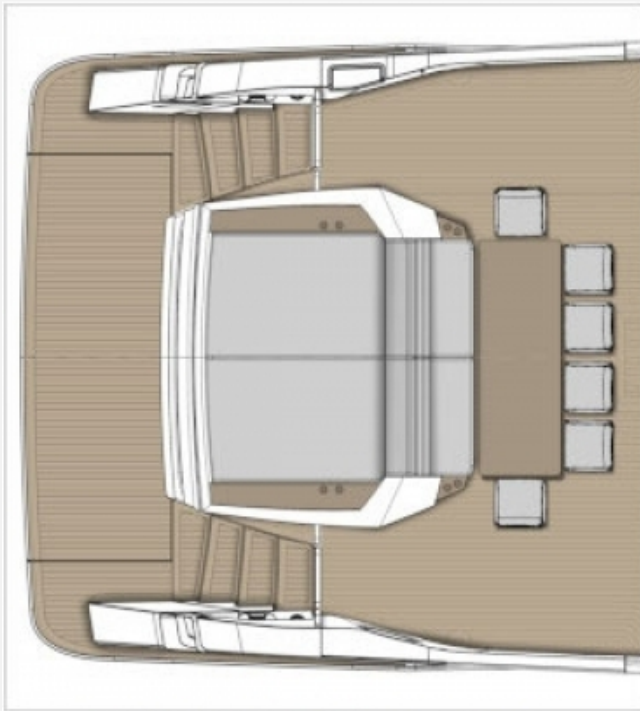

SPECIFICATIONS

BOAT DETAILS

Lying ITALY

DIMENSIONS

Length 26.97 M / 88'48"

Beam 7.33 M / 24'5"

Displacement 96.00 tons

MACHINERY

COCKPIT AREA OPT

ALL SEASON TERRACE OPT 1

ALL SEASON TERRACE OPT 2

26.97 M / 88'48"