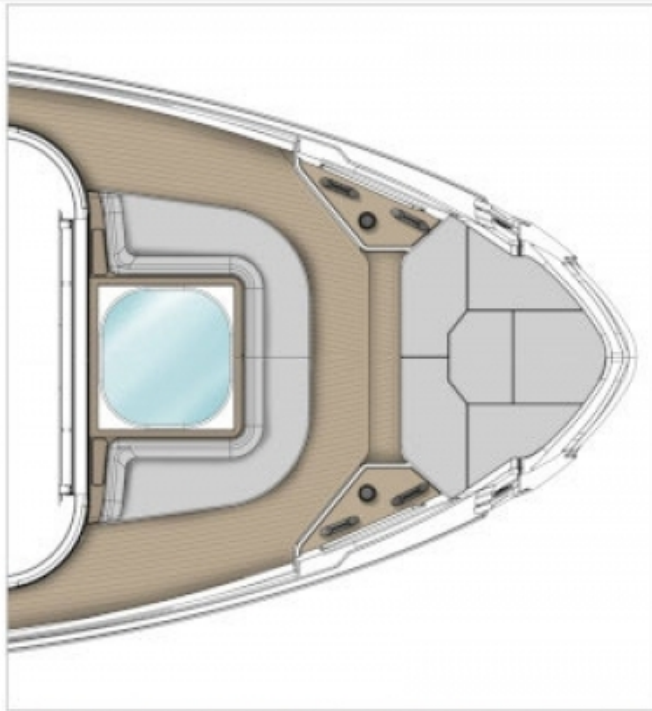

SPECIFICATIONS

BOAT DETAILS

Lying ITALY

DIMENSIONS

Length 26.97 M / 88'48"

Beam 7.33 M / 24'5"

Displacement 96.00 tons

MACHINERY

COCKPIT AREA OPT

ALL SEASON TERRACE OPT 1

ALL SEASON TERRACE OPT 2

26.97 M / 88'48"