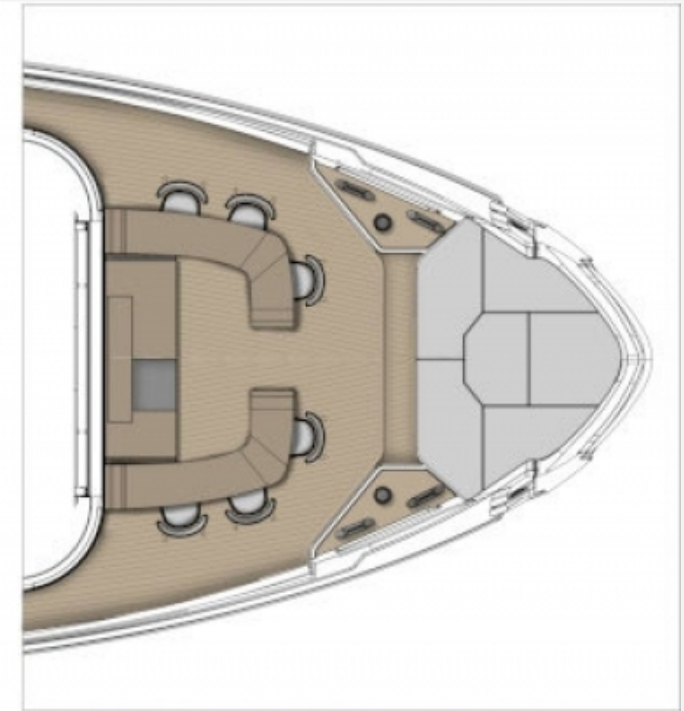

26.97 M / 88'48"

MAIN CHARACTERISTICS

Length	26.97 M / 88'48"
Beam	7.33 M / 24'5"
Displacement	96.00 tons
Lying	ITALY

POA

* Approximate price conversion

 Address:

3 Rue de la Loge L-1945 Luxembourg

 Contact

SPECIFICATIONS

BOAT DETAILS

Lying ITALY

DIMENSIONS

Length 26.97 M / 88'48"

Beam 7.33 M / 24'5"

Displacement 96.00 tons

MACHINERY

COCKPIT AREA OPT

ALL SEASON TERRACE OPT 1

ALL SEASON TERRACE OPT 2

26.97 M / 88'48"